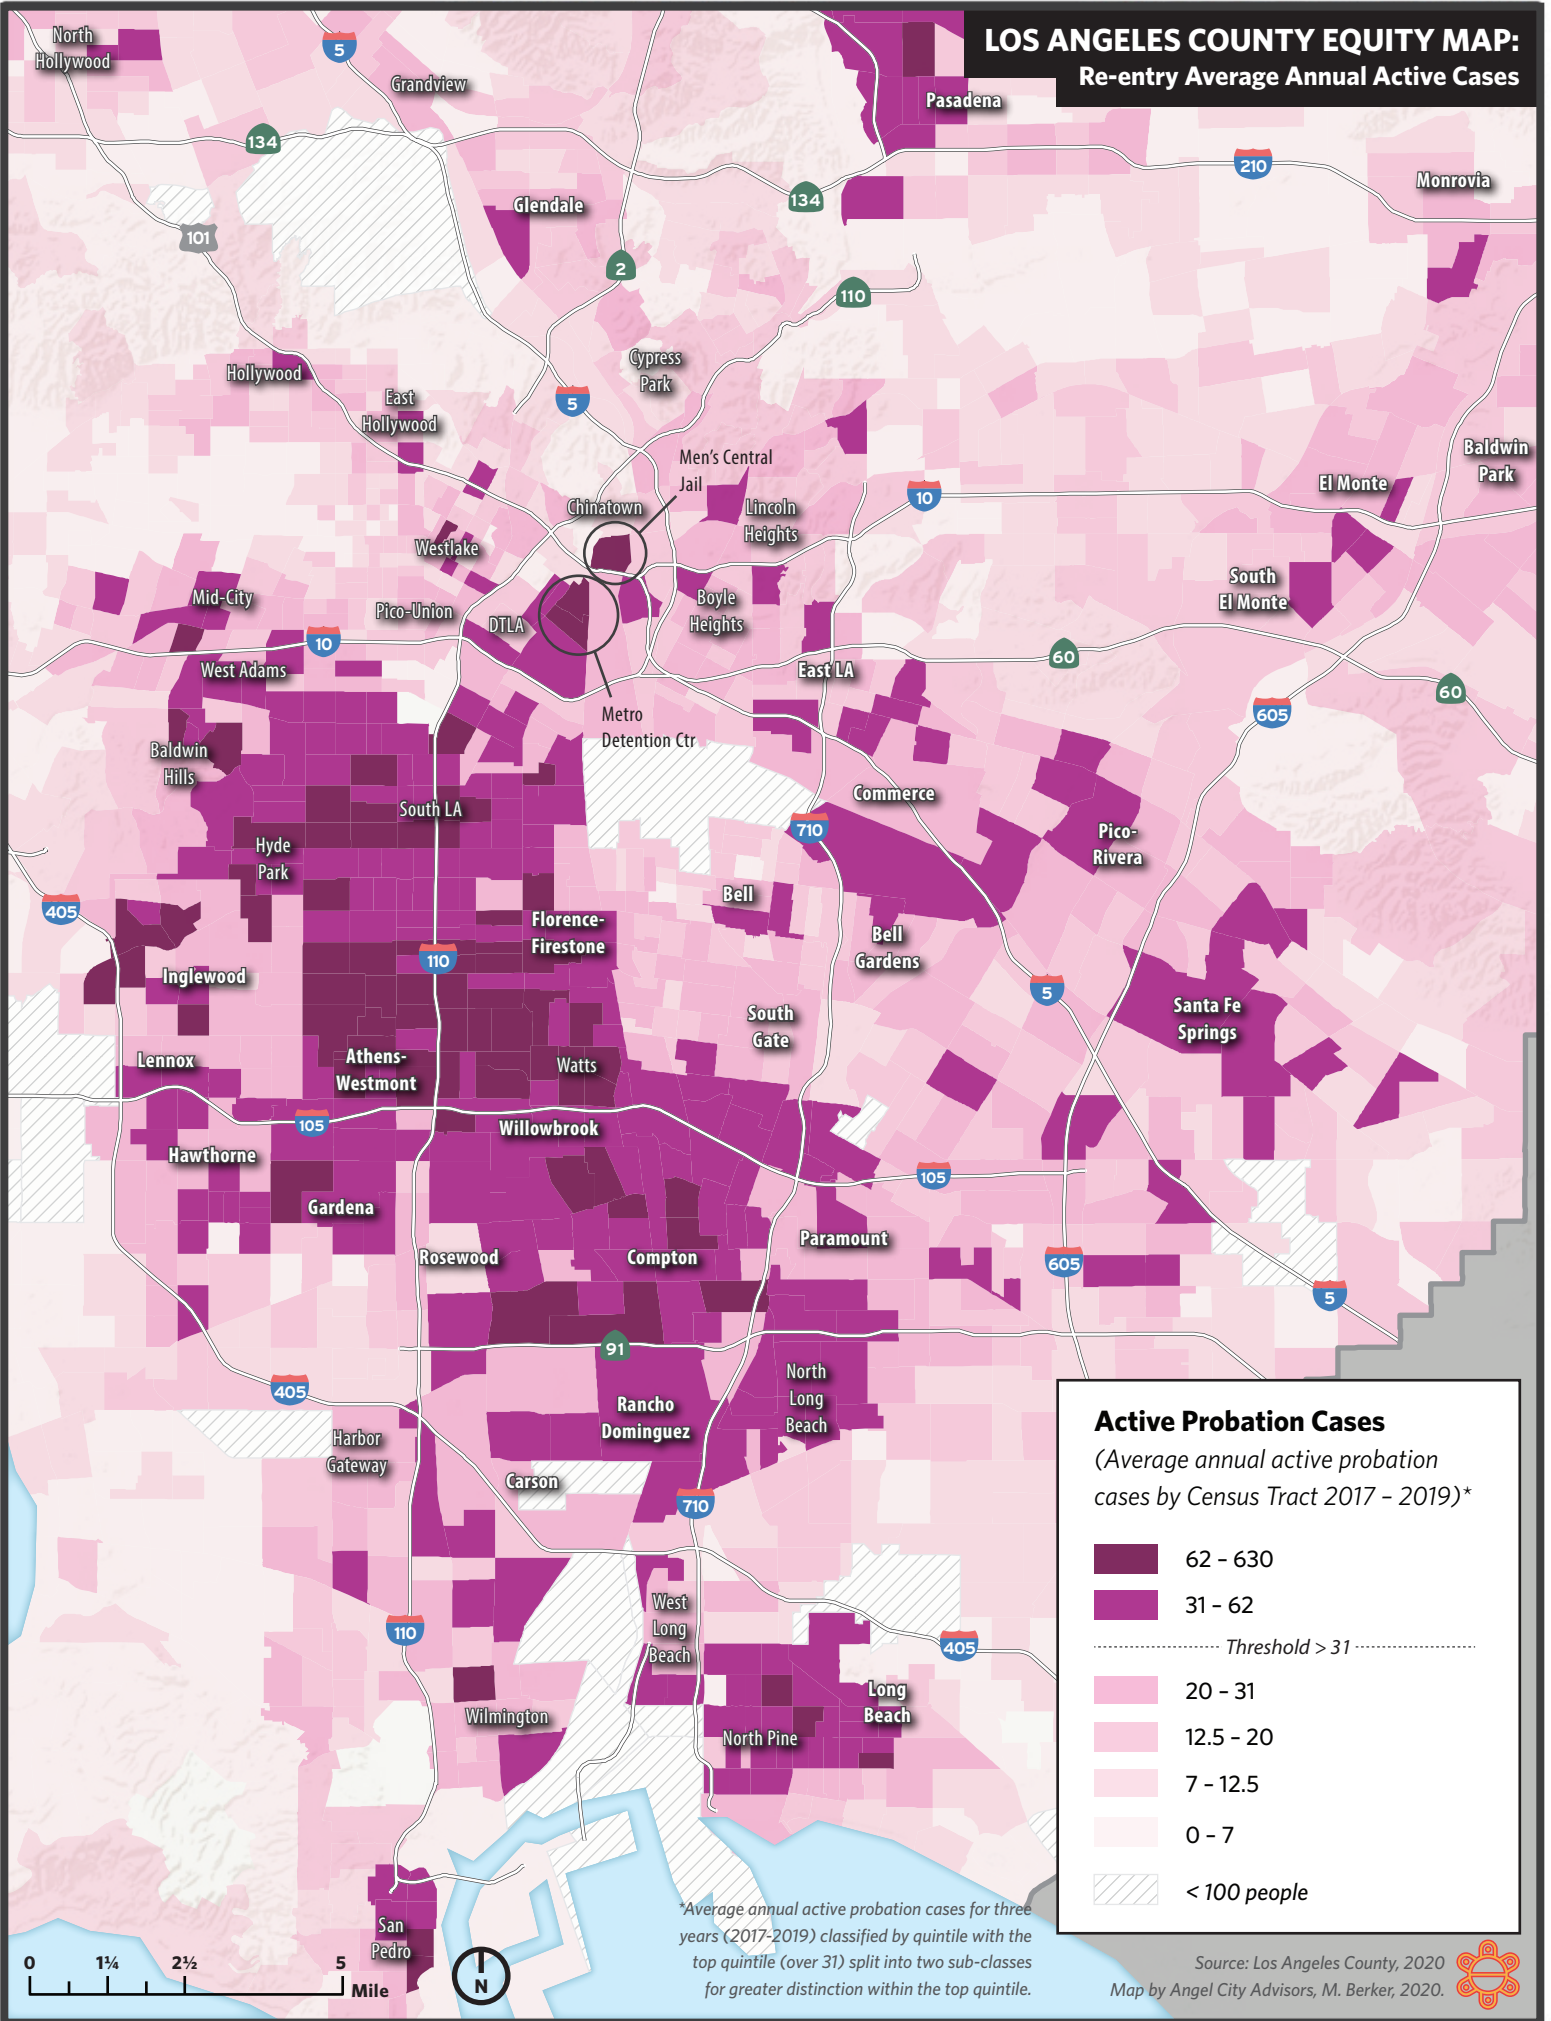

LOS ANGELES COUNTY EQUITY MAP: Re-entry Average Annual Active Cases

Active Probation Cases
(Average annual active probation cases by Census Tract 2017 - 2019)*

- 62 - 630
- 31 - 62
- Threshold > 31
- 20 - 31
- 12.5 - 20
- 7 - 12.5
- 0 - 7
- < 100 people

*Average annual active probation cases for three years (2017-2019) classified by quintile with the top quintile (over 31) split into two sub-classes for greater distinction within the top quintile.