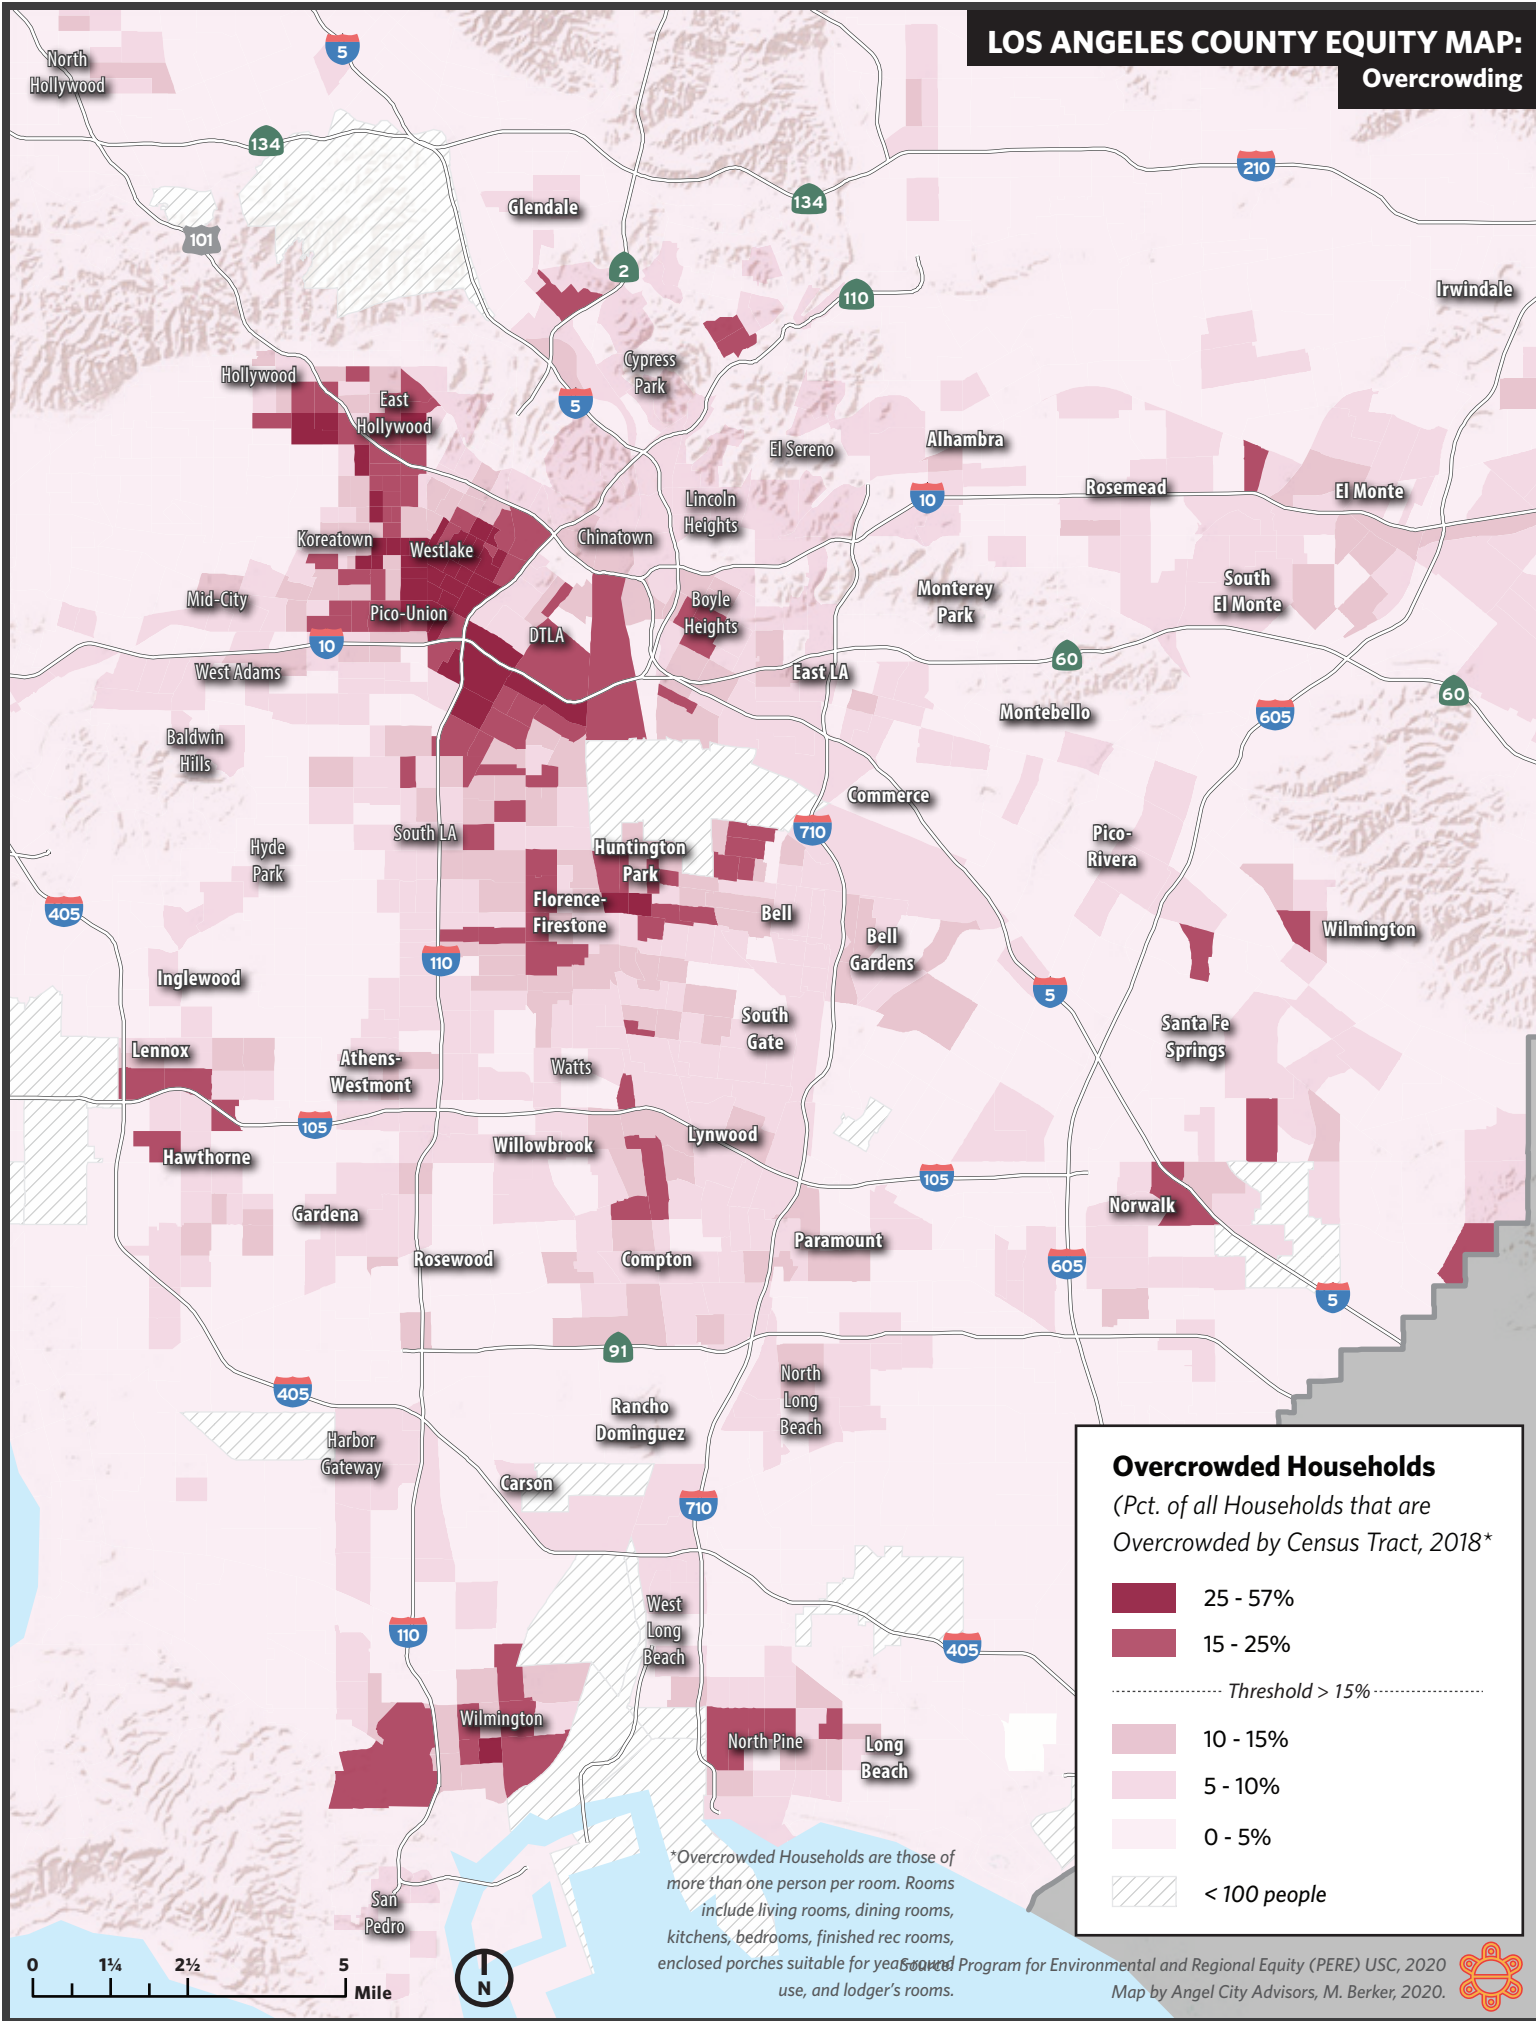

LOS ANGELES COUNTY EQUITY MAP: Overcrowding

0 1/4 2 1/2 5 Mile