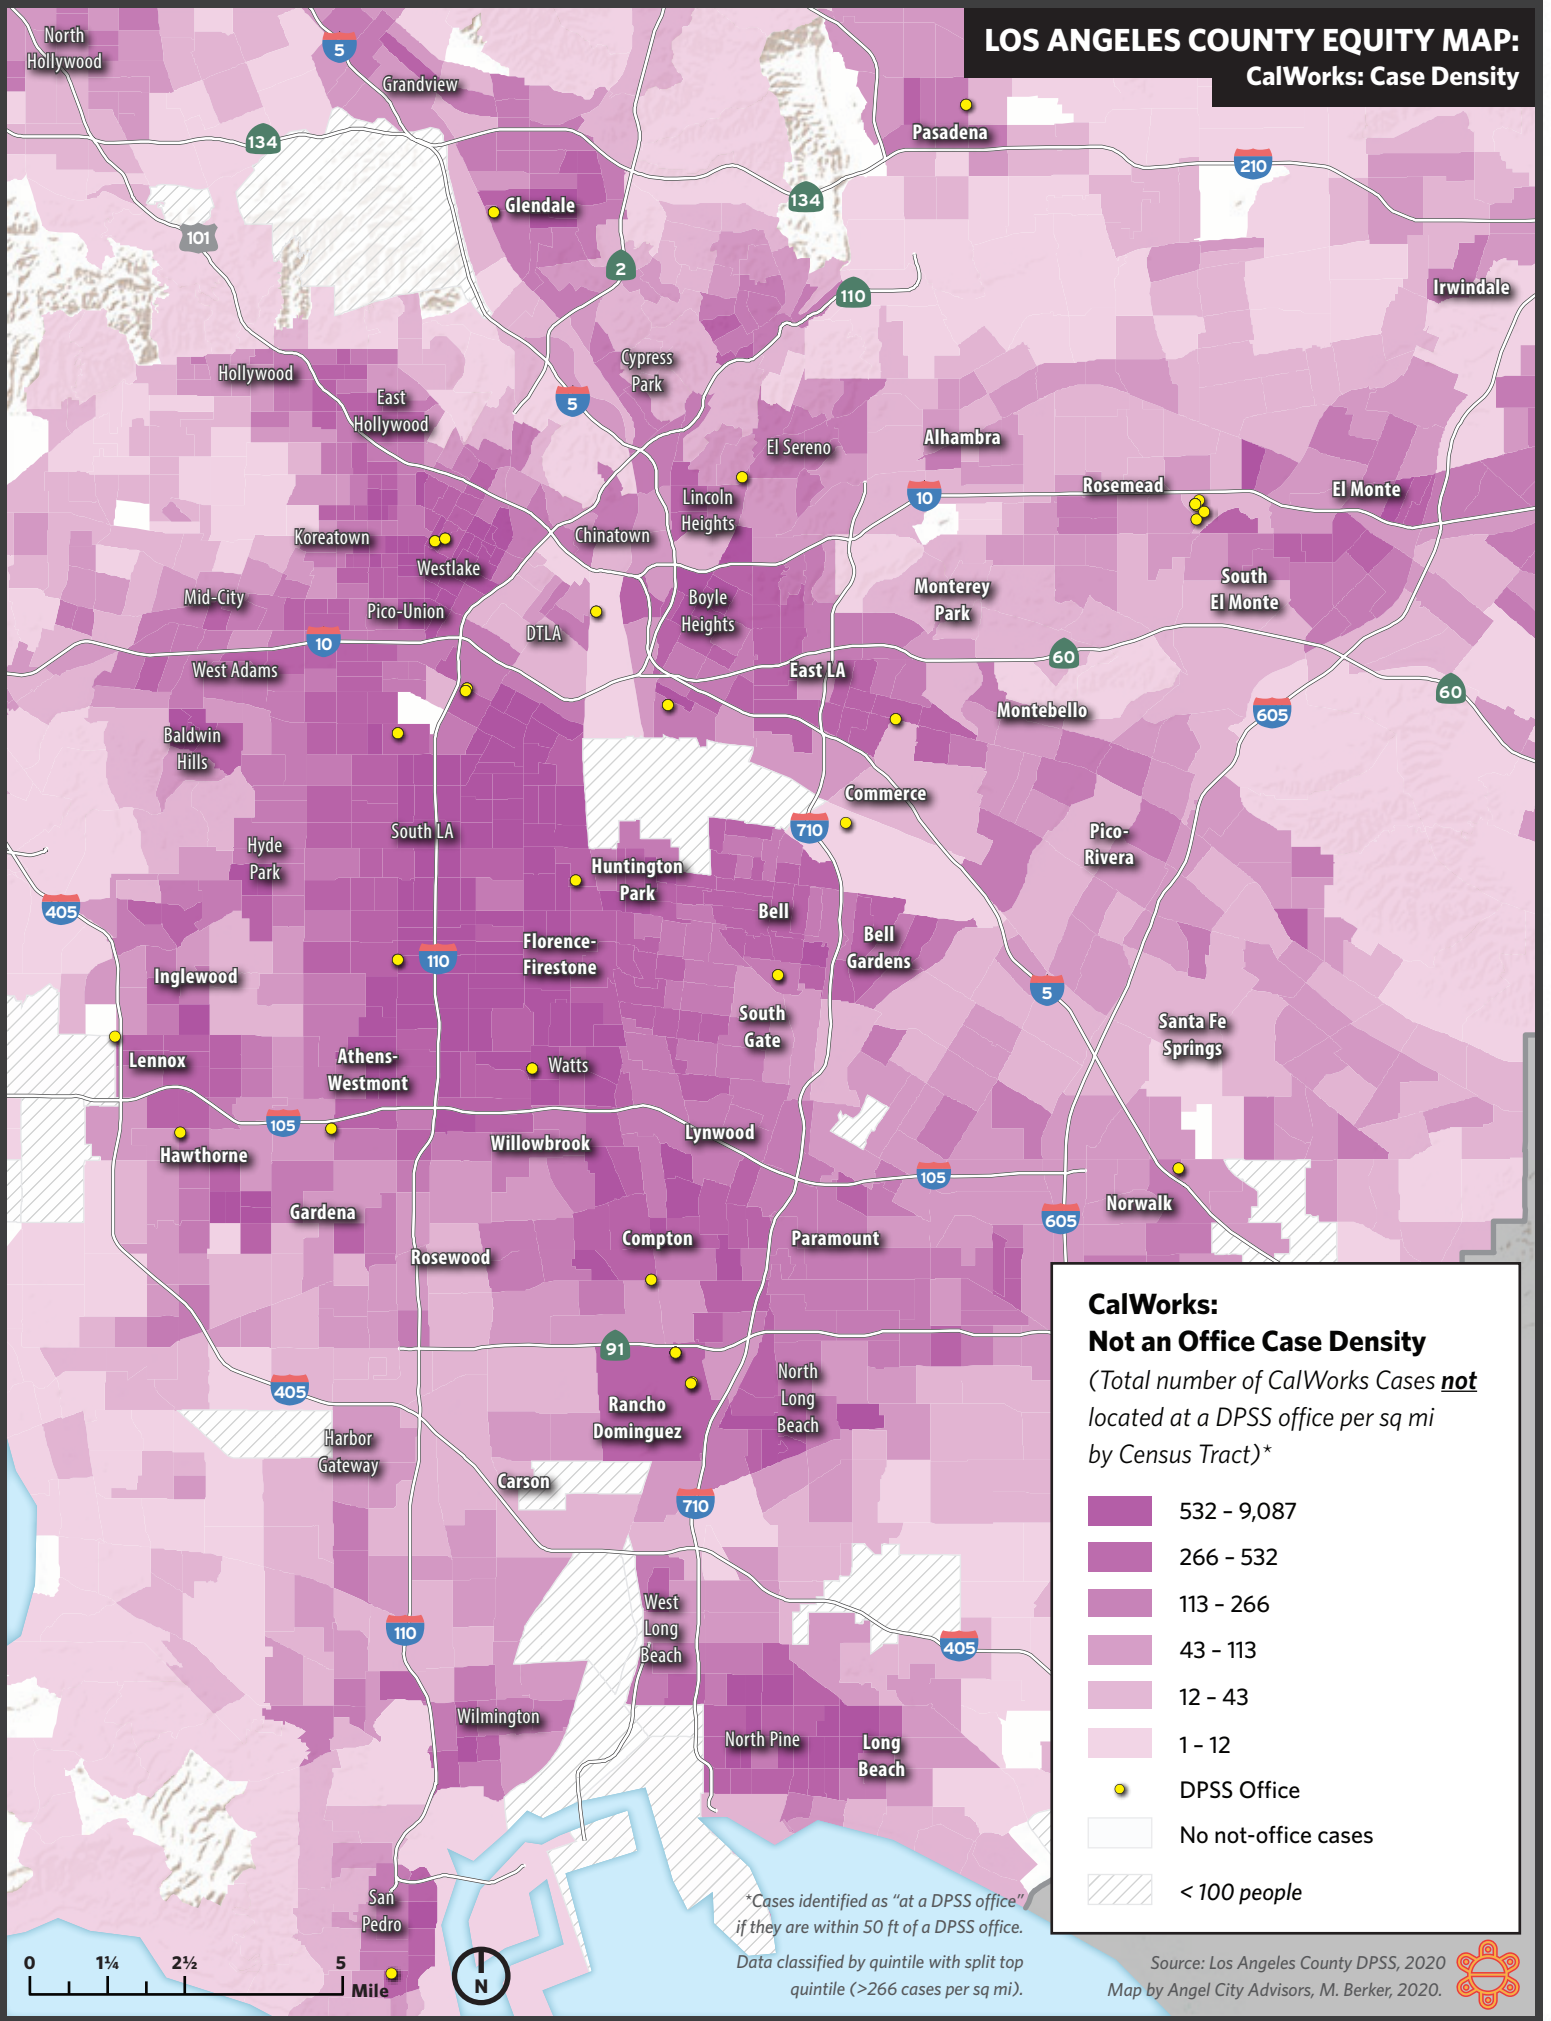

LOS ANGELES COUNTY EQUITY MAP: CalWorks: Case Density

**CalWorks:
Not an Office Case Density**
(Total number of CalWorks Cases *not* located at a DPSS office per sq mi by Census Tract)*

- 532 - 9,087
- 266 - 532
- 113 - 266
- 43 - 113
- 12 - 43
- 1 - 12

- DPSS Office
- No not-office cases
- < 100 people

*Cases identified as "at a DPSS office" if they are within 50 ft of a DPSS office.
Data classified by quintile with split top quintile (>266 cases per sq mi).