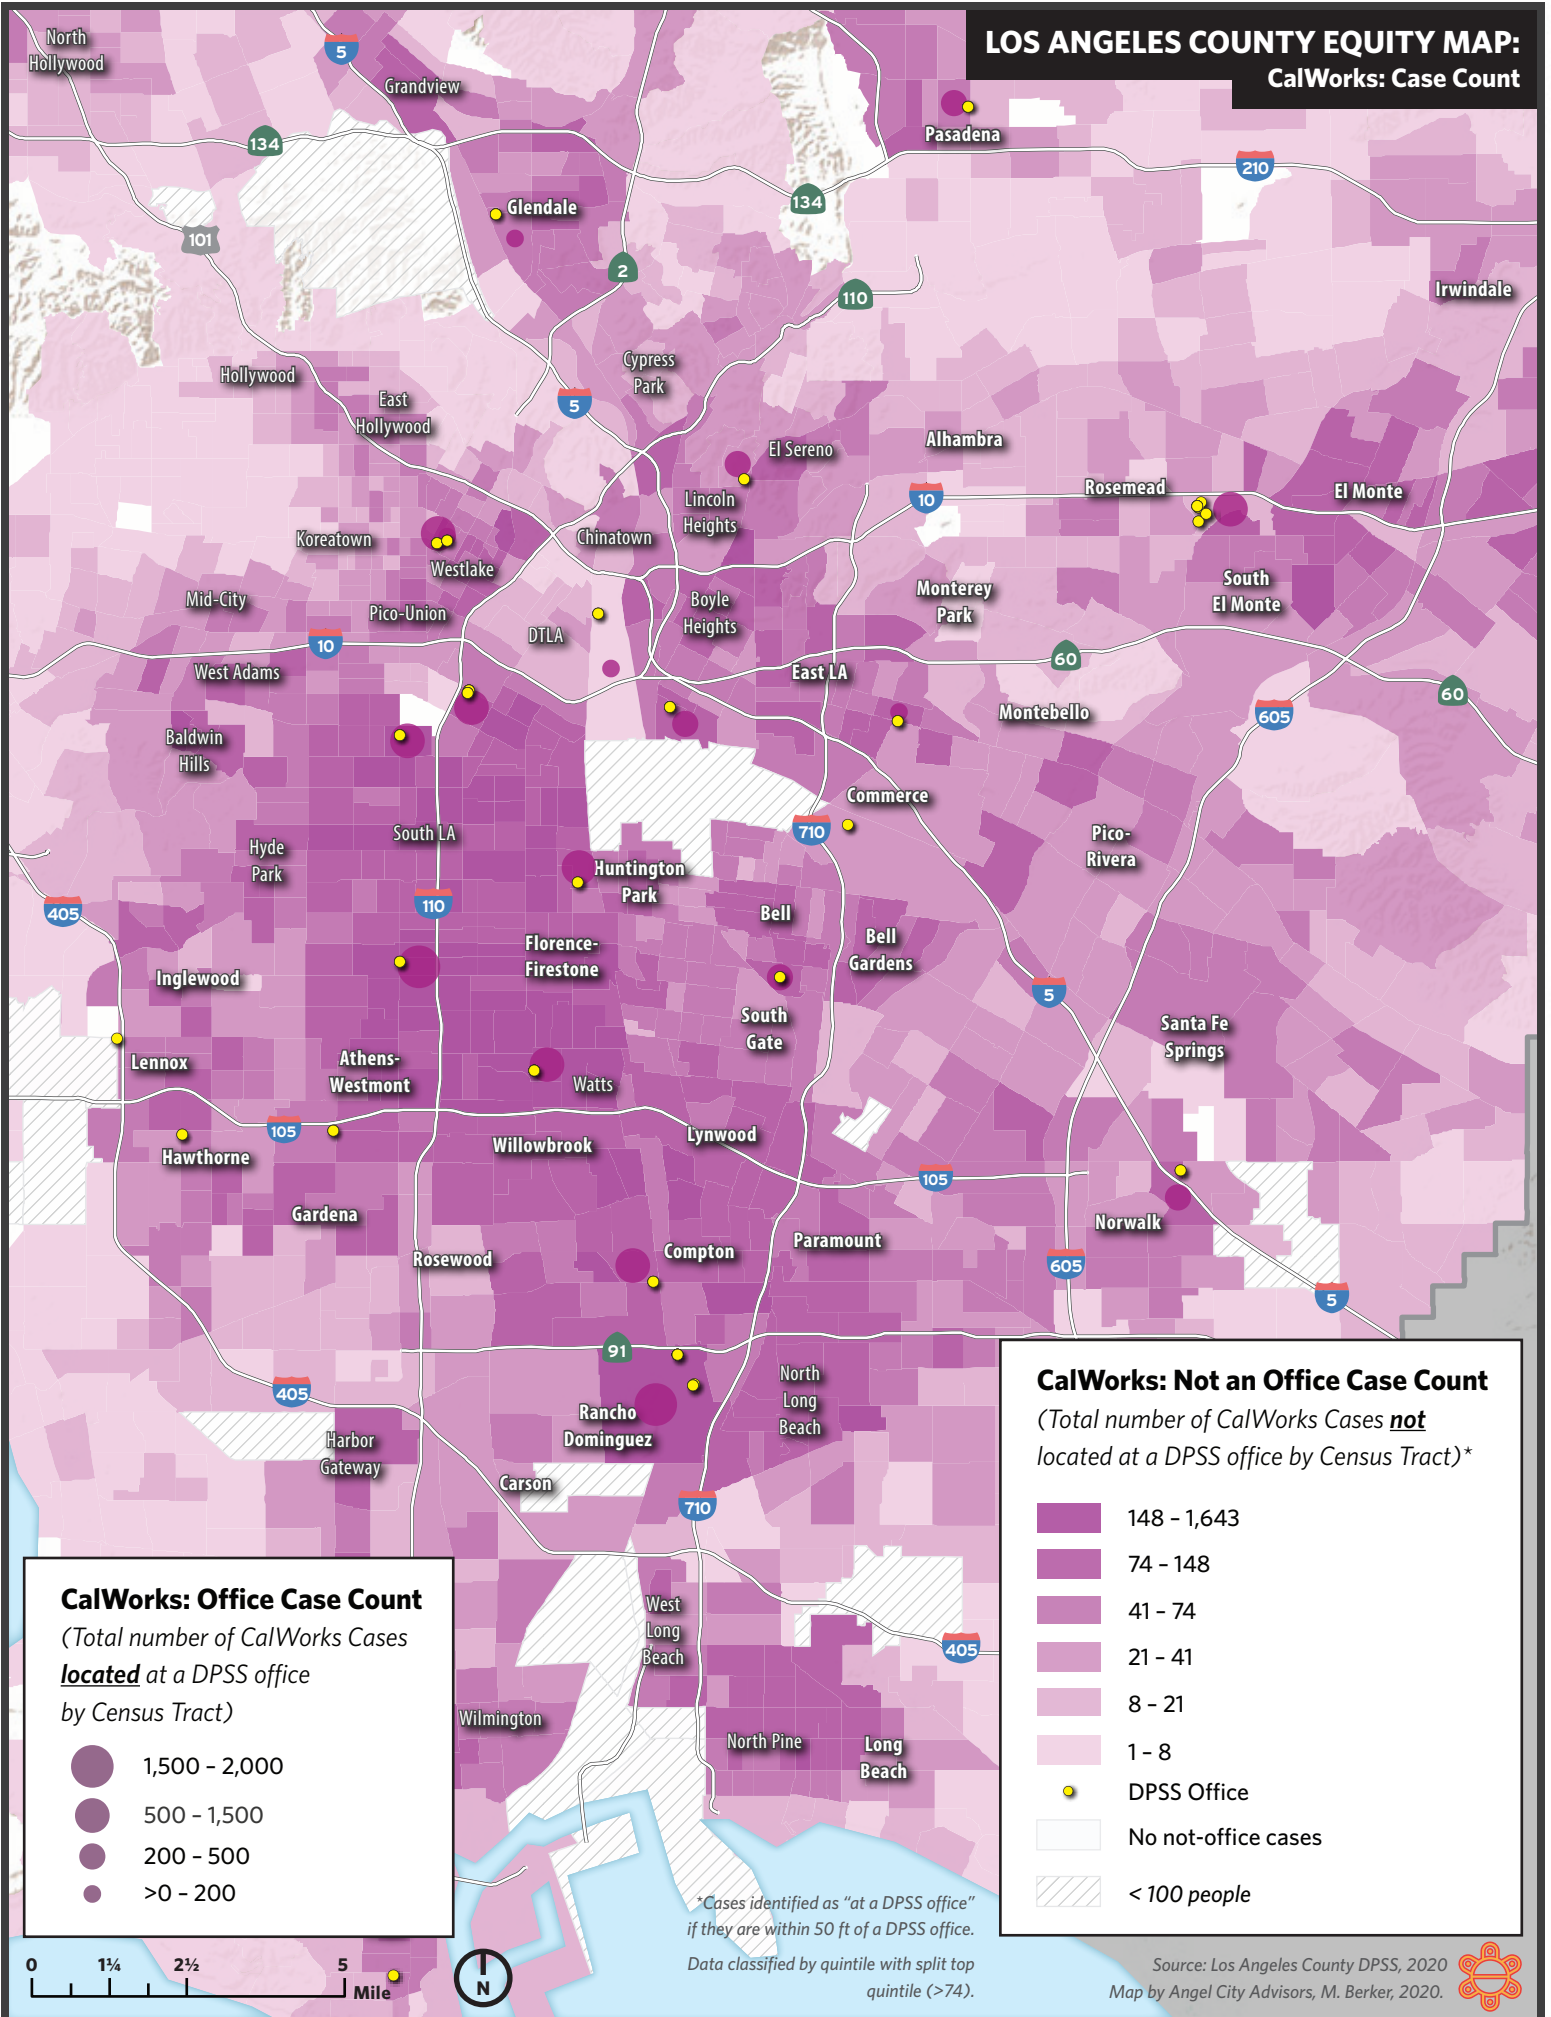

LOS ANGELES COUNTY EQUITY MAP: CalWorks: Case Count

CalWorks: Office Case Count

(Total number of CalWorks Cases **located** at a DPSS office by Census Tract)

- 1,500 - 2,000
- 500 - 1,500
- 200 - 500
- >0 - 200

CalWorks: Not an Office Case Count

(Total number of CalWorks Cases **not** located at a DPSS office by Census Tract)*

- 148 - 1,643
- 74 - 148
- 41 - 74
- 21 - 41
- 8 - 21
- 1 - 8
- DPSS Office
- No not-office cases
- ▨ < 100 people

*Cases identified as "at a DPSS office" if they are within 50 ft of a DPSS office.

Data classified by quintile with split top quintile (>74).

Source: Los Angeles County DPSS, 2020
Map by Angel City Advisors, M. Berker, 2020.