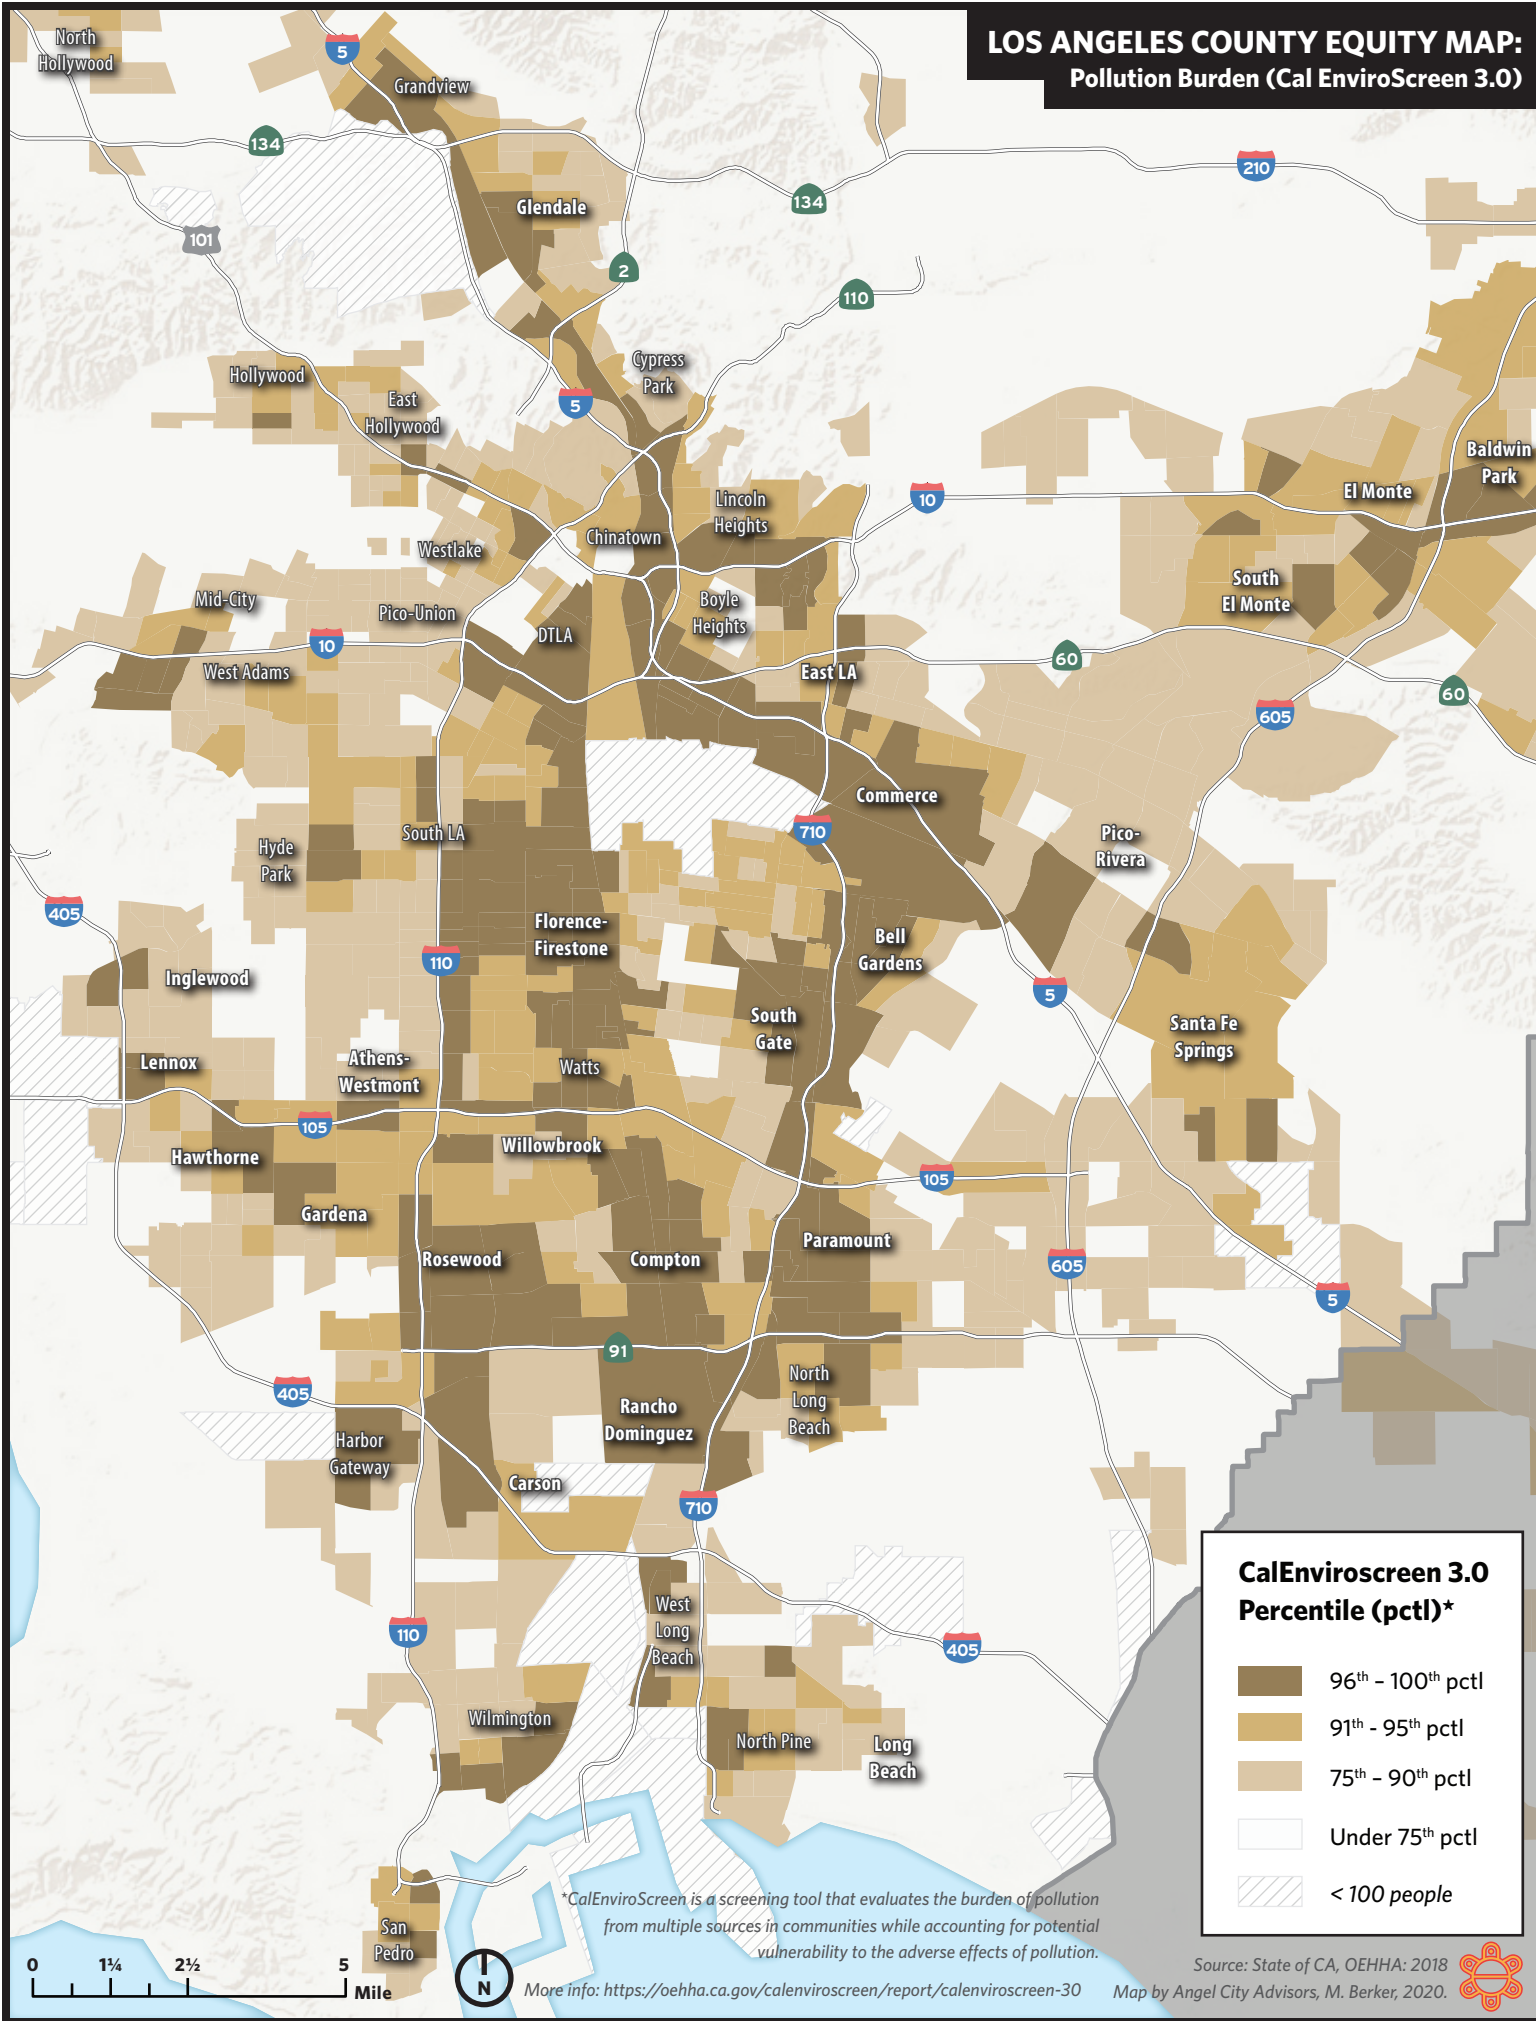

# LOS ANGELES COUNTY EQUITY MAP: Pollution Burden (Cal EnviroScreen 3.0)

More info: <https://oehha.ca.gov/calenviroscreen/report/calenviroscreen-30>