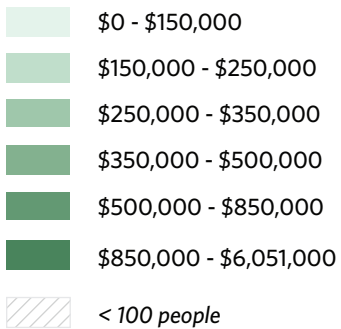

LOS ANGELES COUNTY EQUITY MAP: Income Density

Income Density

(Aggregate income per acre
by Census Tract)

Source: ACS 2018 5 yr Estimates, Census Bureau, 2020
Map by Angel City Advisors, M. Berker, 2020.