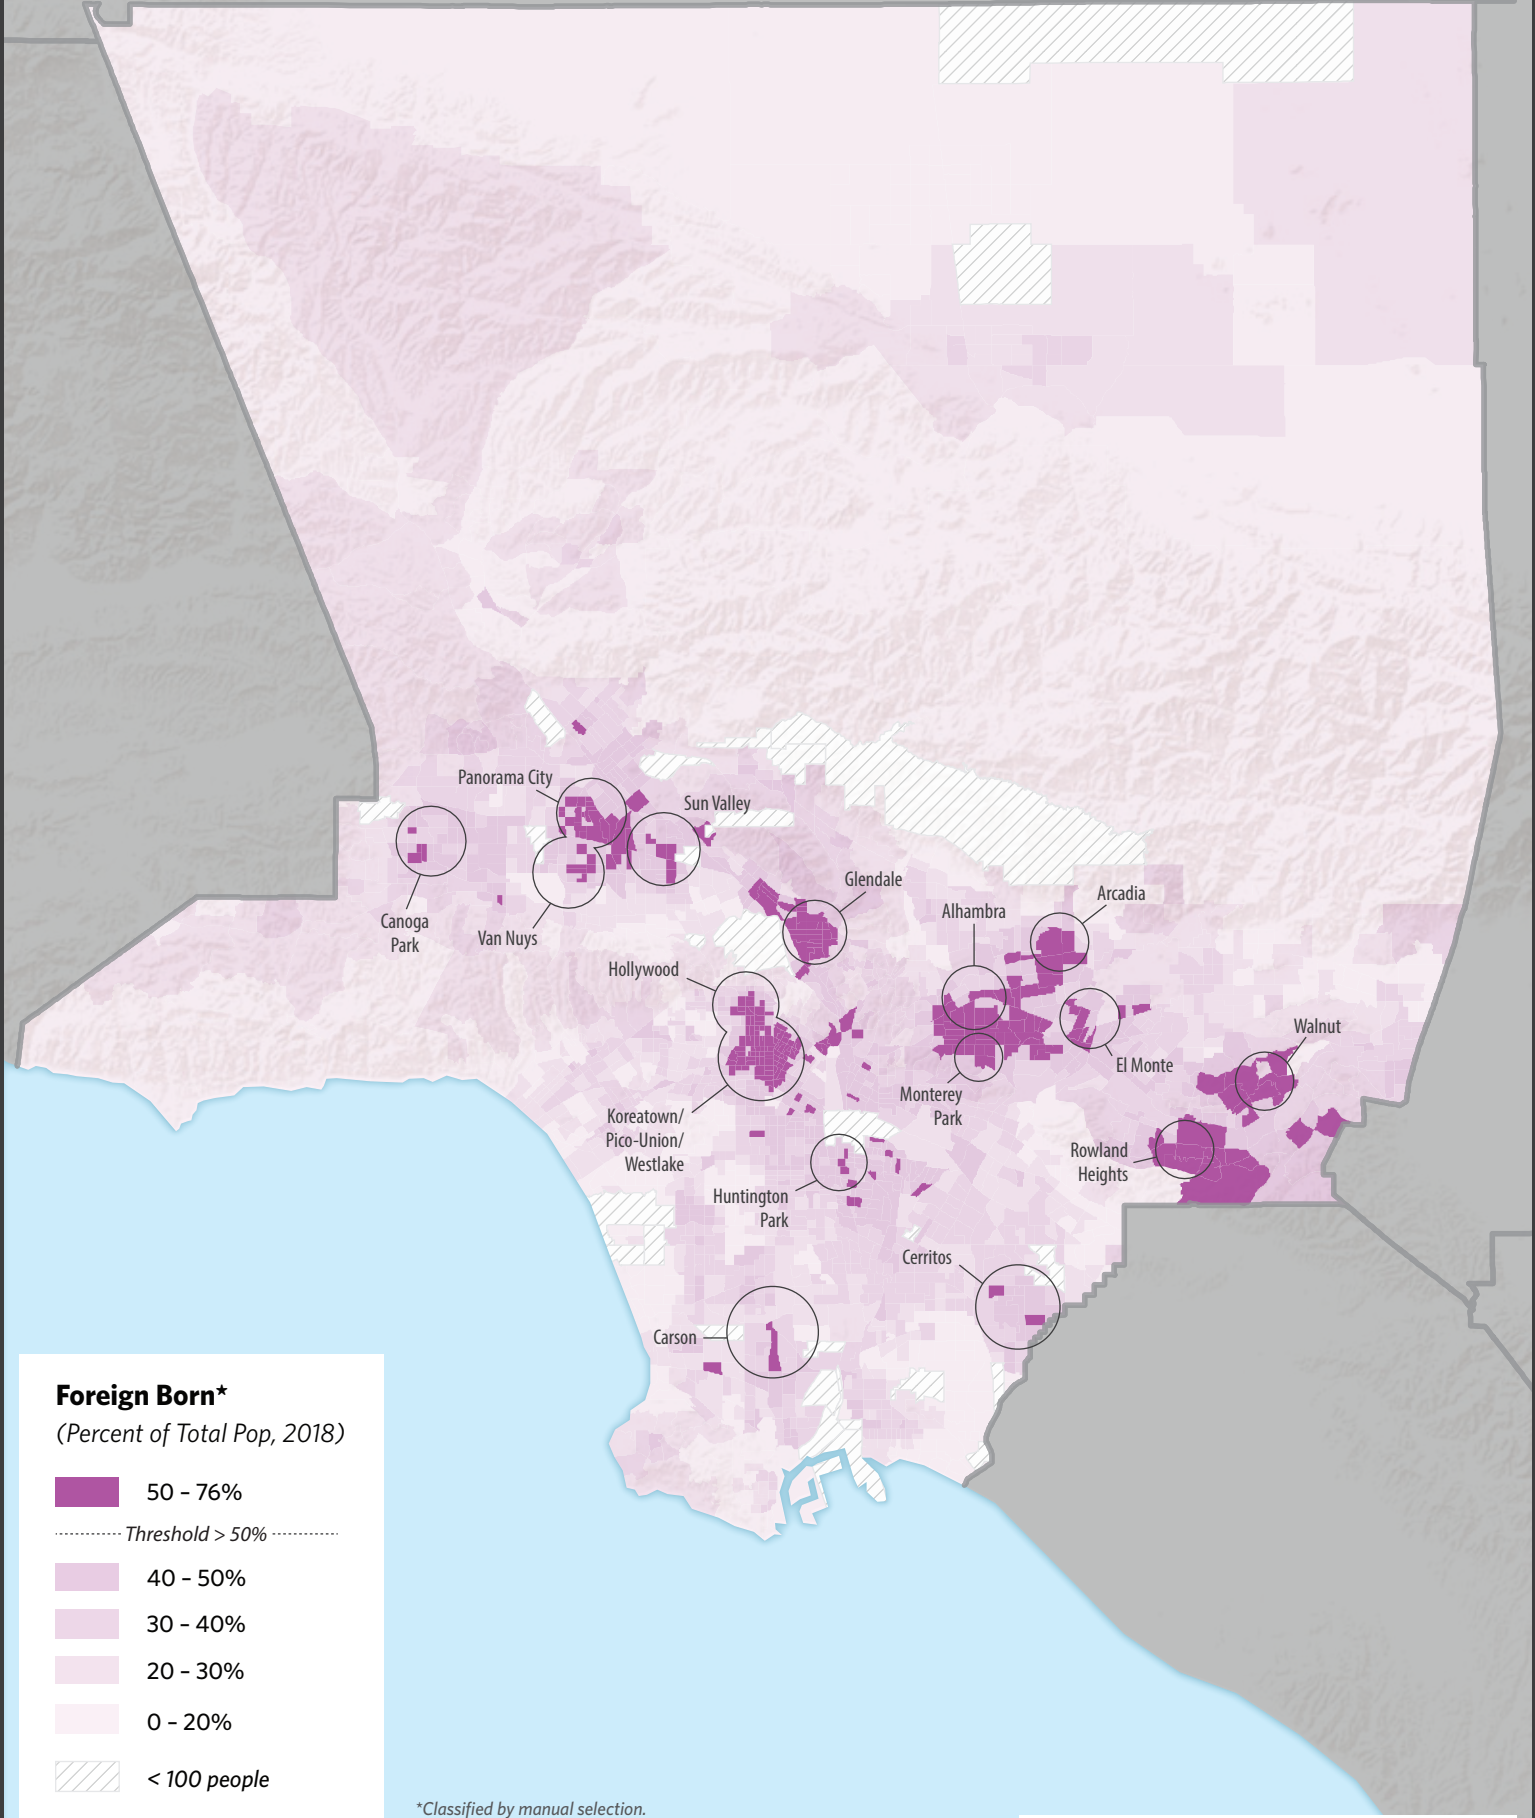

LOS ANGELES COUNTY EQUITY MAP:

Foreign Born

Foreign Born*

(Percent of Total Pop, 2018)

-  50 - 76%
- Threshold > 50%
-  40 - 50%
-  30 - 40%
-  20 - 30%
-  0 - 20%
-  < 100 people

*Classified by manual selection.

Source: ACS 2018 5 yr Estimates, Census Bureau, 2020
Map by Angel City Advisors, M. Berker, 2020.