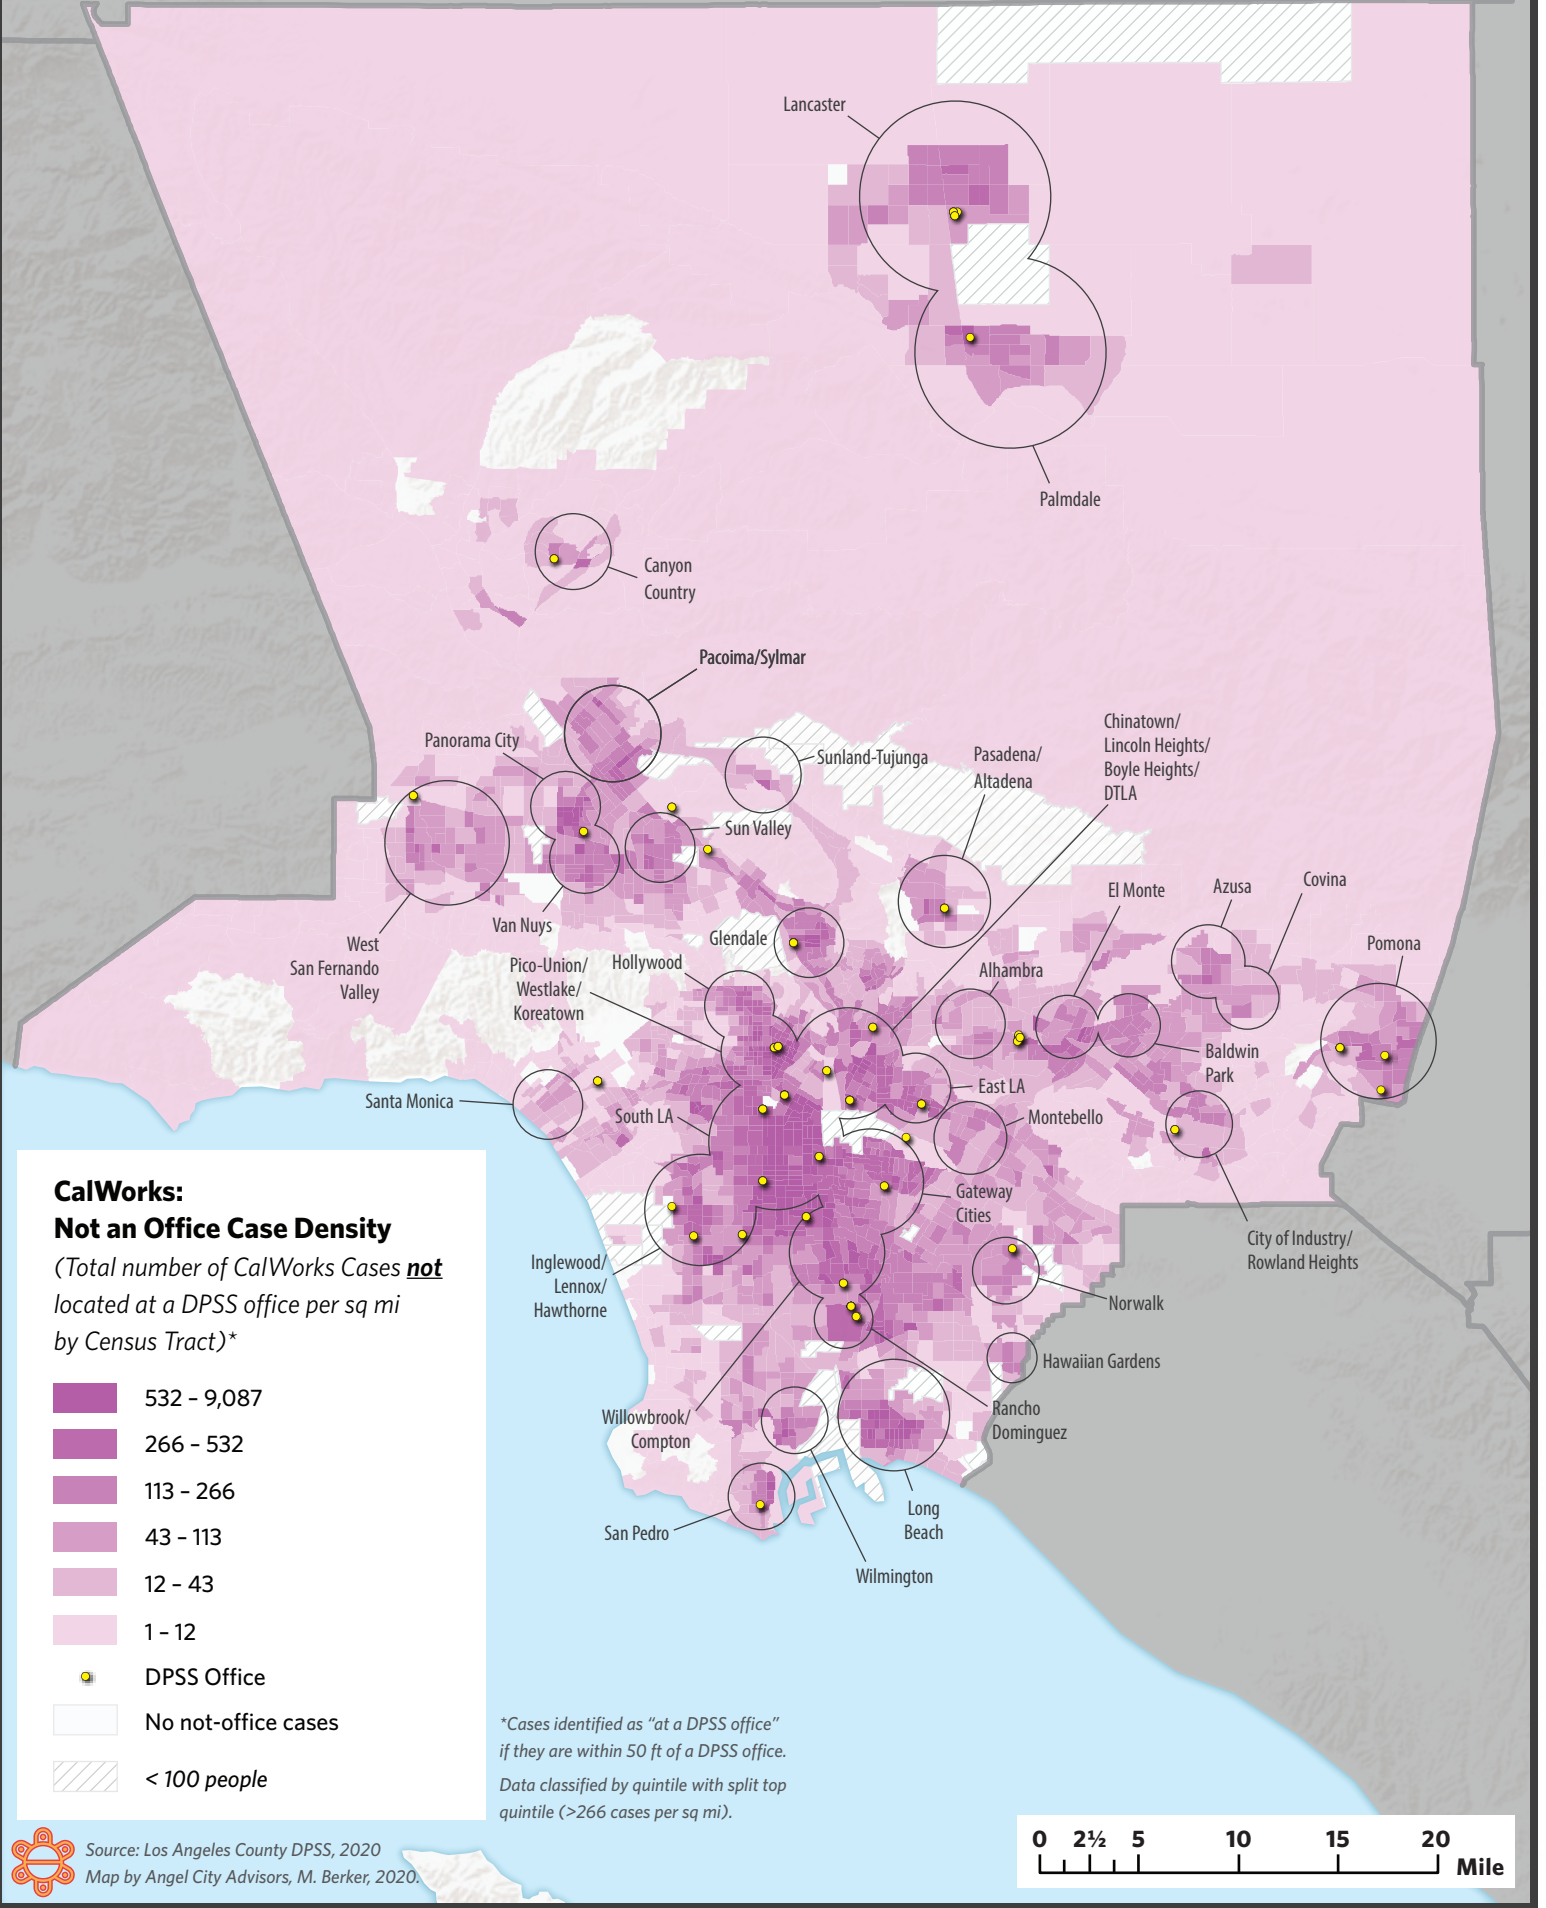

LOS ANGELES COUNTY EQUITY MAP: CalWorks: Case Density

**CalWorks:
Not an Office Case Density**
(Total number of CalWorks Cases **not**
located at a DPSS office per sq mi
by Census Tract)*

- 532 - 9,087
- 266 - 532
- 113 - 266
- 43 - 113
- 12 - 43
- 1 - 12

- DPSS Office
- No not-office cases
- < 100 people

*Cases identified as "at a DPSS office"
if they are within 50 ft of a DPSS office.
Data classified by quintile with split top
quintile (>266 cases per sq mi).