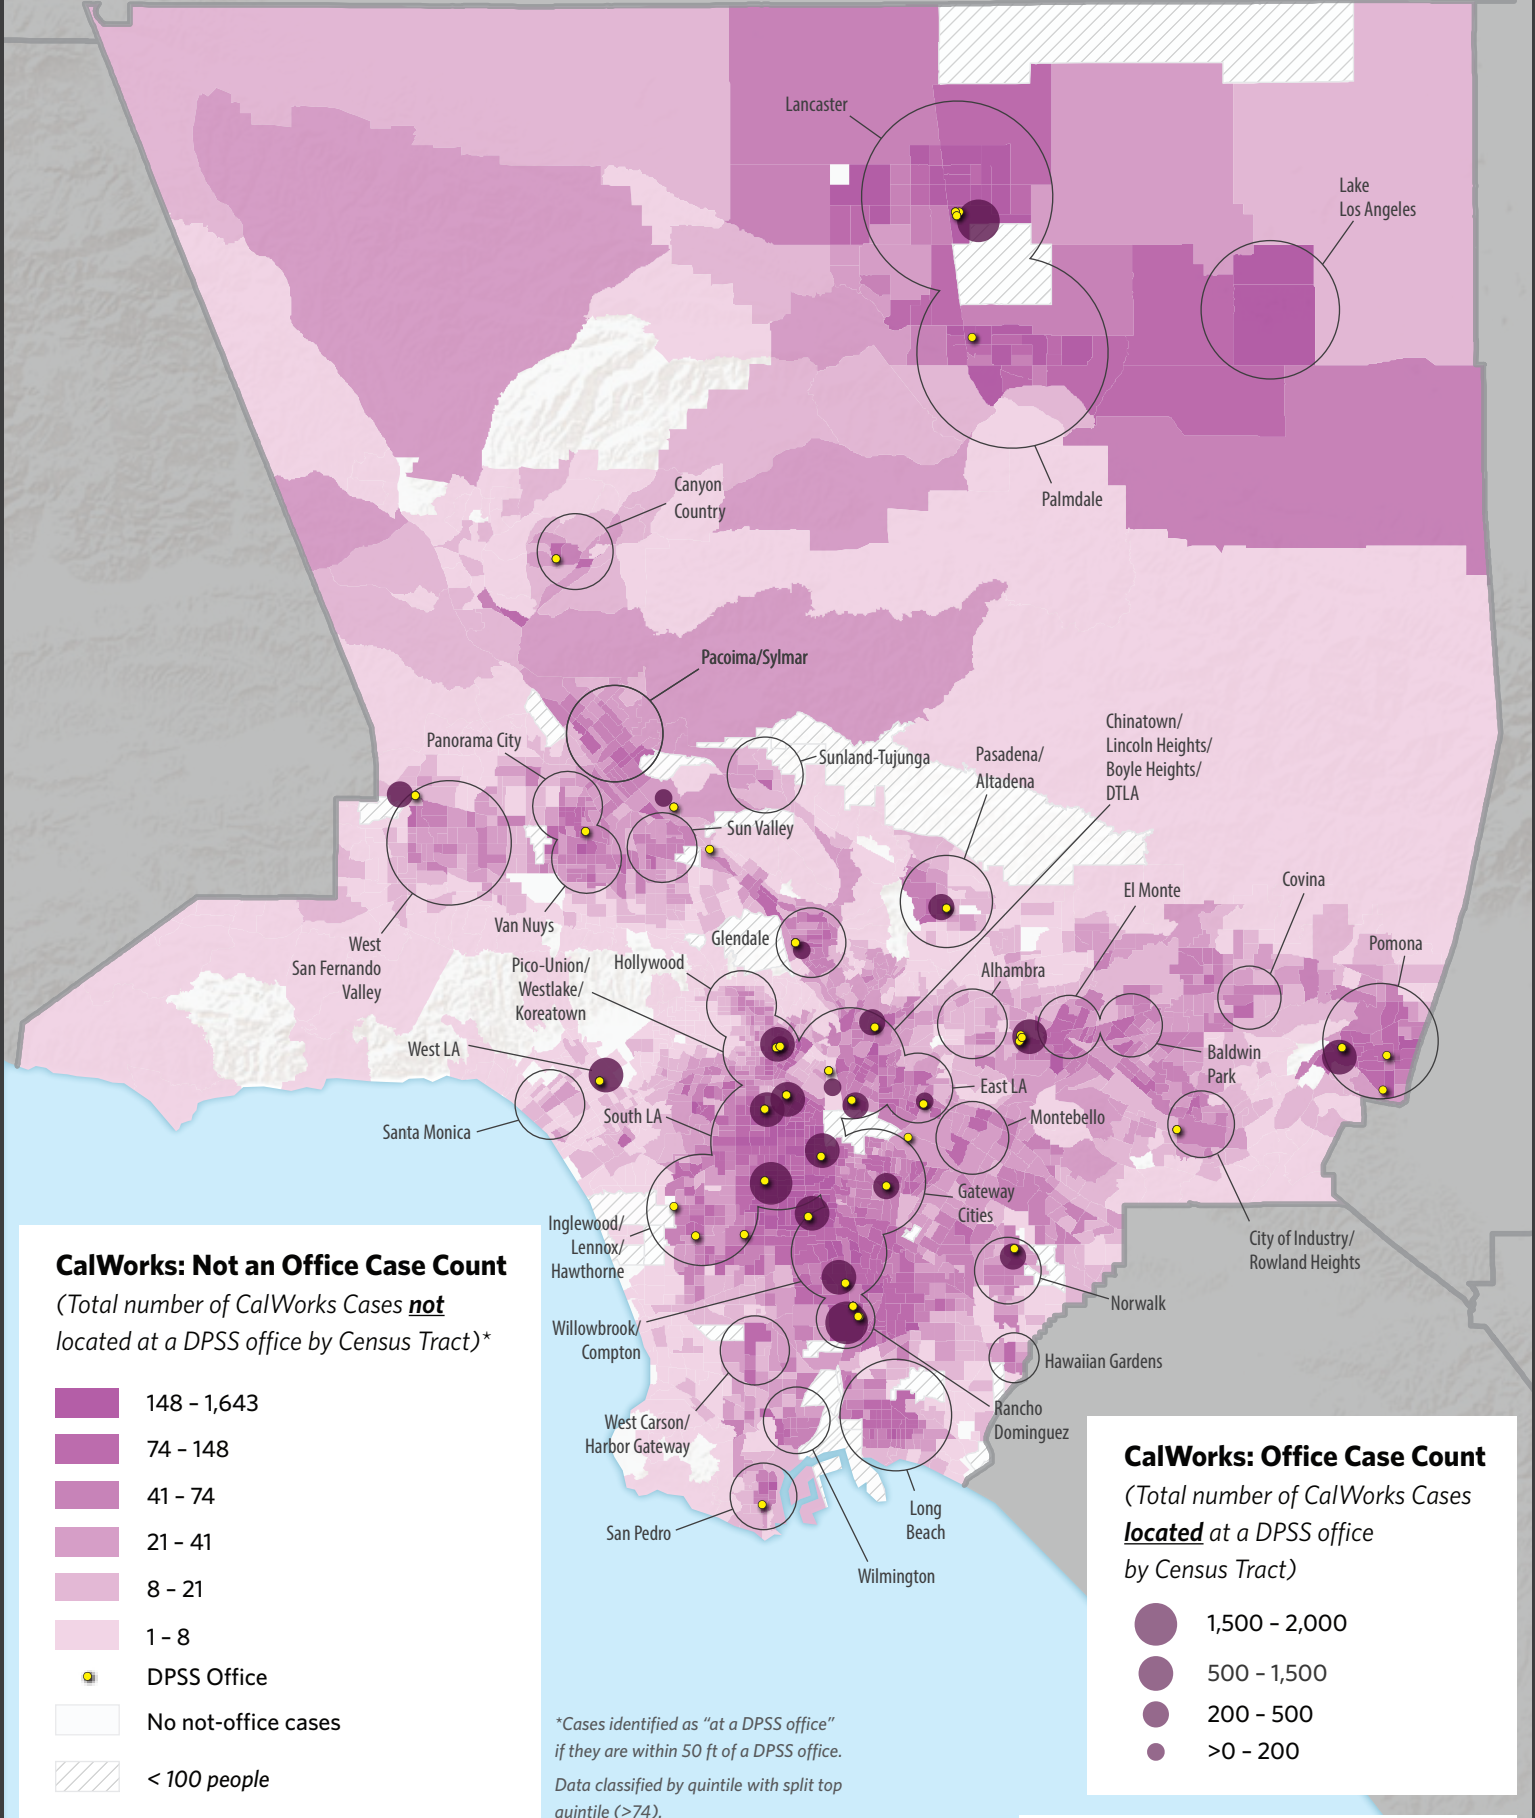

# LOS ANGELES COUNTY EQUITY MAP: CalWorks: Case Count

## CalWorks: Not an Office Case Count

(Total number of CalWorks Cases not located at a DPSS office by Census Tract)\*

- 148 - 1,643
- 74 - 148
- 41 - 74
- 21 - 41
- 8 - 21
- 1 - 8

- DPSS Office
- No not-office cases
- < 100 people

## CalWorks: Office Case Count

(Total number of CalWorks Cases located at a DPSS office by Census Tract)

- 1,500 - 2,000
- 500 - 1,500
- 200 - 500
- >0 - 200

\*Cases identified as "at a DPSS office" if they are within 50 ft of a DPSS office.  
Data classified by quintile with split top quintile (>74).

Source: Los Angeles County DPSS, 2020  
Map by Angel City Advisors, M. Berker, 2020.