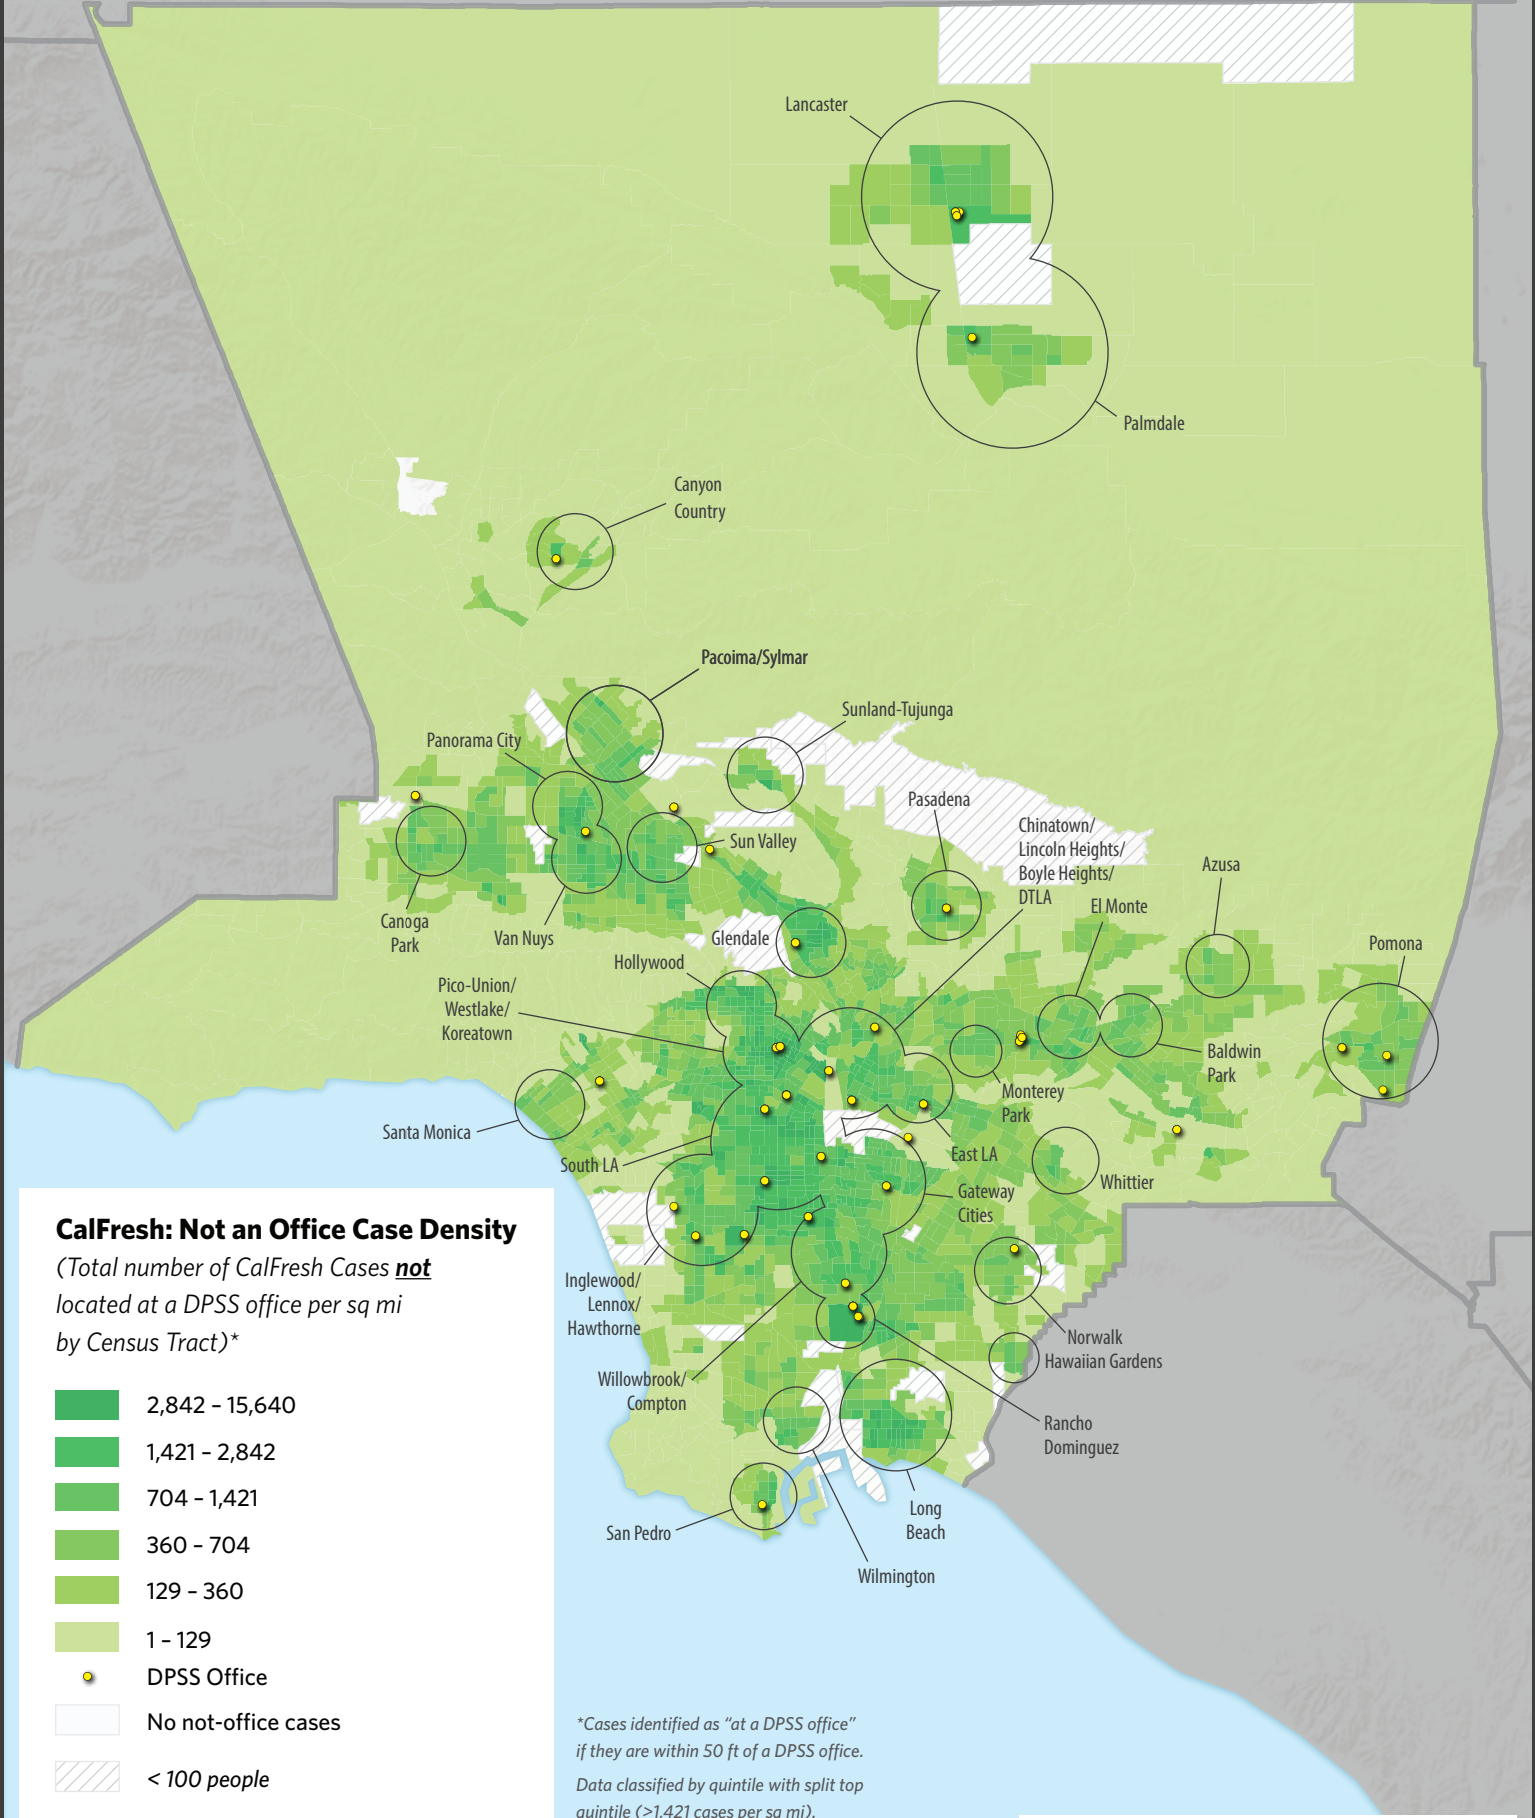

# LOS ANGELES COUNTY EQUITY MAP: CalFresh: Case Density

## CalFresh: Not an Office Case Density

(Total number of CalFresh Cases **not** located at a DPSS office per sq mi by Census Tract)\*

- 2,842 - 15,640
- 1,421 - 2,842
- 704 - 1,421
- 360 - 704
- 129 - 360
- 1 - 129
- DPSS Office
- No not-office cases
- < 100 people

\*Cases identified as "at a DPSS office" if they are within 50 ft of a DPSS office.  
Data classified by quintile with split top quintile (>1,421 cases per sq mi).