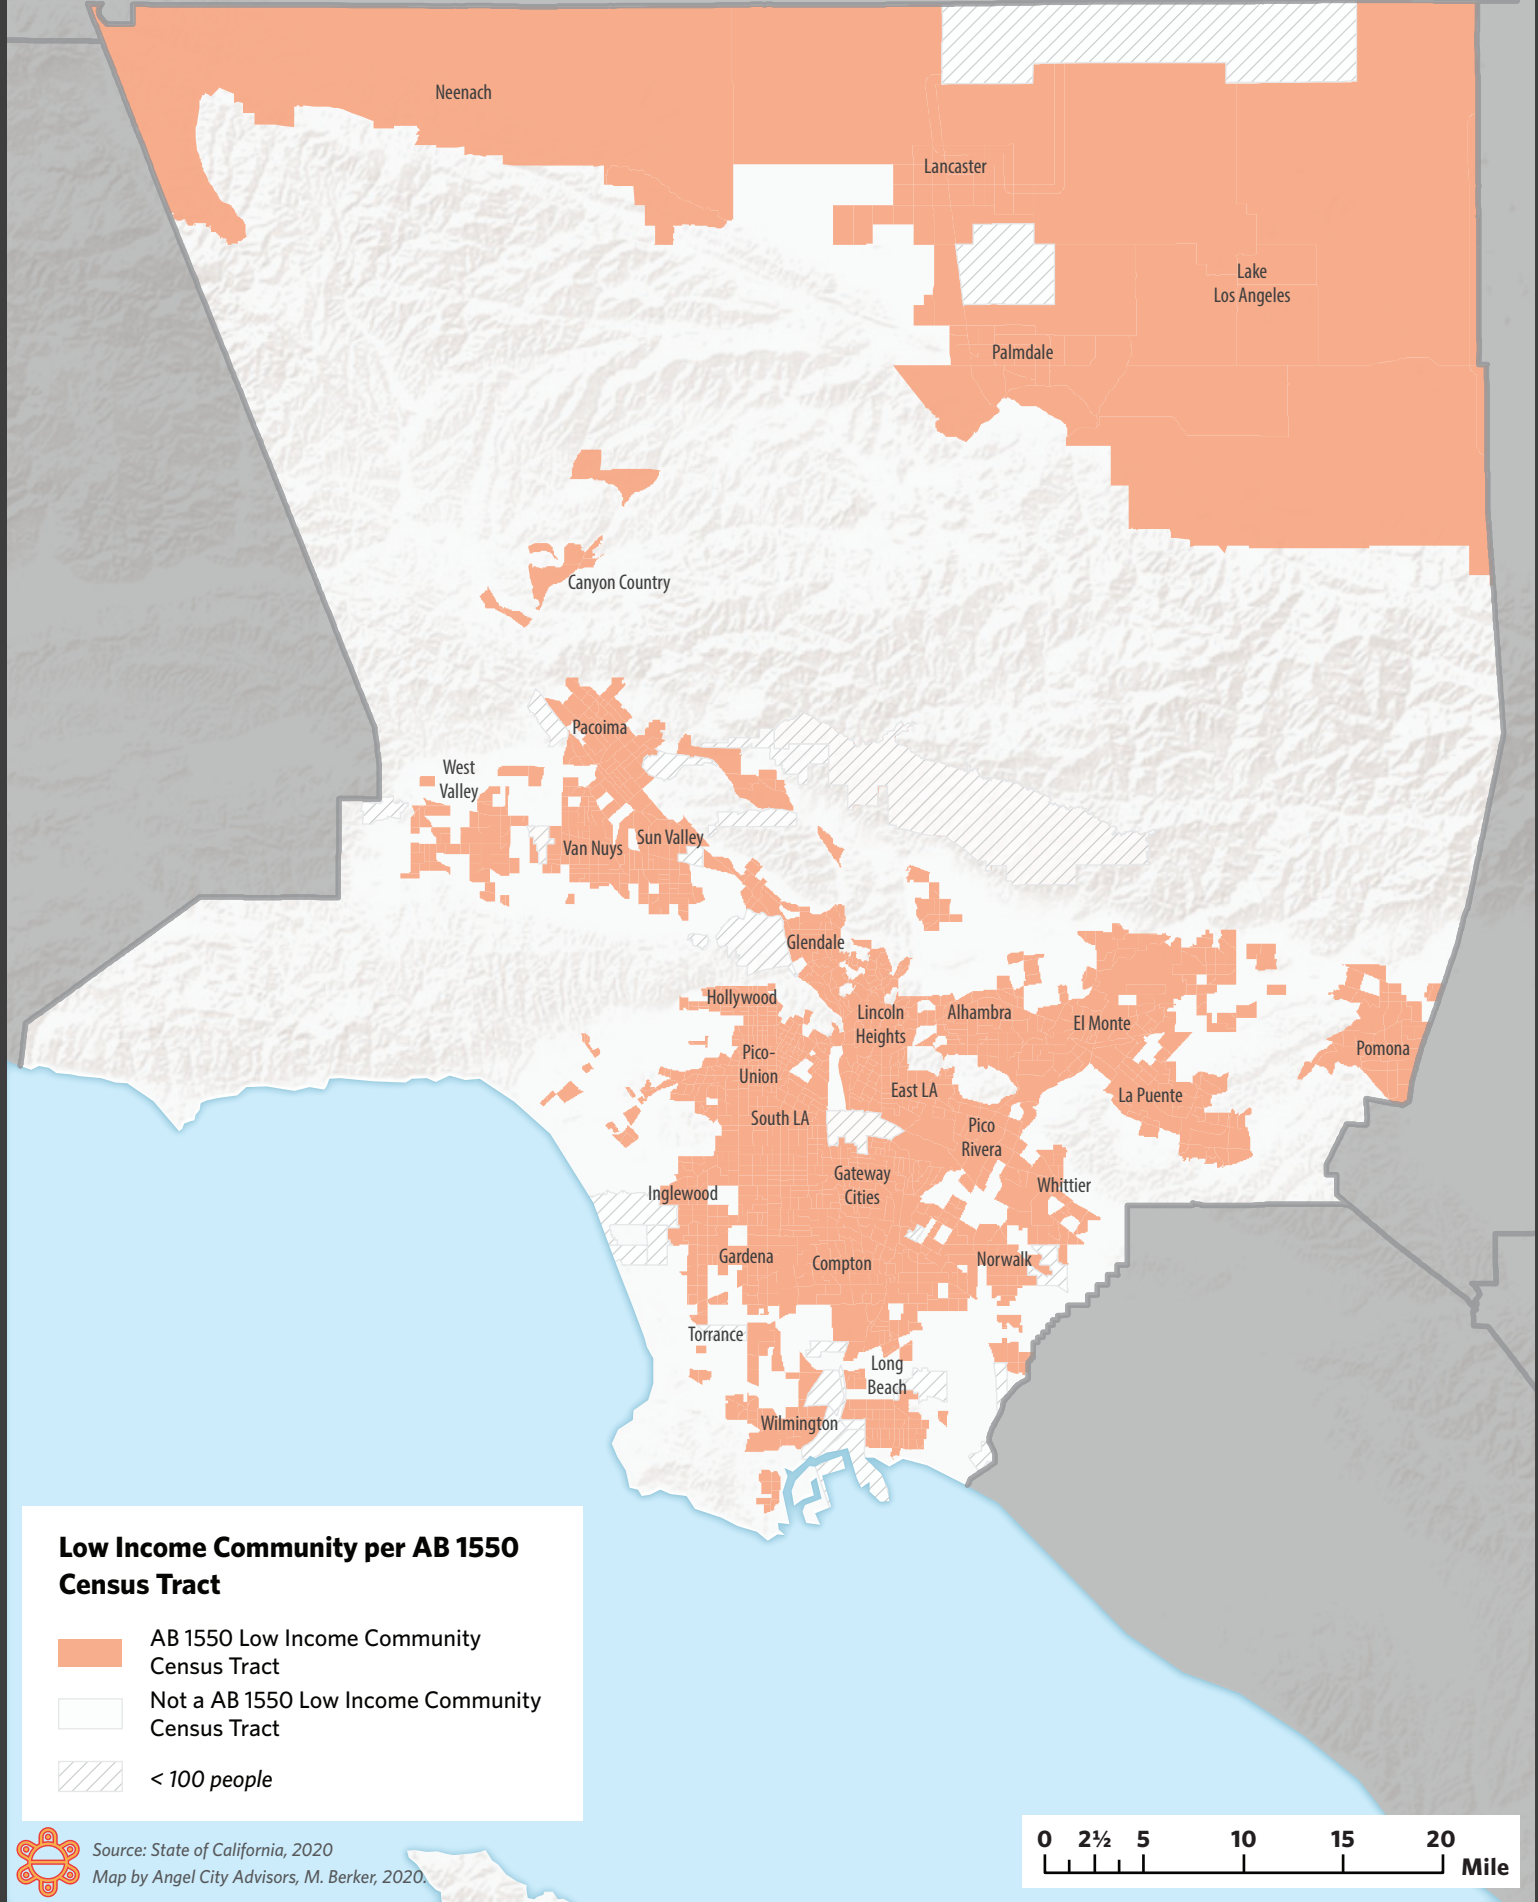

LOS ANGELES COUNTY EQUITY MAP: AB 1550 Low Income Communities

Low Income Community per AB 1550 Census Tract

- AB 1550 Low Income Community Census Tract
- Not a AB 1550 Low Income Community Census Tract
- < 100 people

Source: State of California, 2020
Map by Angel City Advisors, M. Berker, 2020.